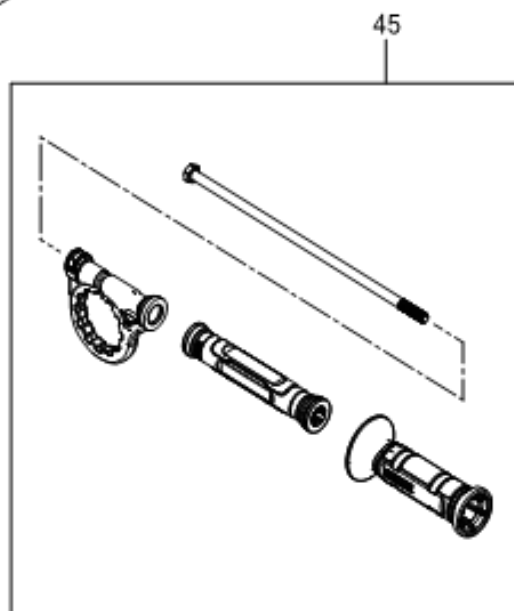

DCD1007H2T CORDLESS DRILL 1

NOTES:

- ① TORQUE TO 18.0-19.0 Nm (159.3-168.2 IN-LBS .)
- ② TORQUE TO 1.2-1.6 Nm (10-14 IN-LBS .)
HOUSINGS TO BE HELD FIRMLY TOGETHER WHEN DRIVING THESE SCREWS. THESE SCREWS TO BE DRIVEN BEFORE HOUSING SCREWS.
- ③ TORQUE TO 0.6-0.8 Nm (5-7 IN-LBS.)
- ④ TORQUE TO 0.3 ±0.1 Nm (2.7 ±0.9 IN-LBS.)
- ⑤ TORQUE TO 0.9-1.13 Nm (8-10 IN-LBS .)
- ⑥ TORQUE TO 1.85-2.09 Nm (16.4-18.5 IN-LBS .)
- ⑦ TORQUE TO 1.13-1.35 Nm (10-11.95 IN-LBS.)

REFER TO PARTS LIST

- 862
- 861
- 871
- 866
- 51

Parts List DCD1007H2T CORDLESS DRILL 1

Item	Part Number	Qty	Part Description	General Description	Other Info	Repair Inst	Markets
1	NA568824	1	SCREW			No	QW
2	N568902	1	WASHER			No	QW
3	N765979	1	CHUCK			No	QW
4	NA412325	1	END CAP			No	QW
5	NA127592	3	SCREW	M3 X 0.5, T10		No	QW
6	NA612313	1	SPINDLE SA	SA OUTPUT SPINDLE		No	QW
7	N165352	2	DETENT			No	QW
8	NA117275	1	CLUTCH			No	QW
9	NA068412	2	SPRING			No	QW
10	NA151270	1	PIN			No	QW
11	NA473520	1	SPRING	SPRING, RATCHET SEPA		No	QW
12	NA485646	1	RATCHET			No	QW
13	NA378595	1	SPRING	SPRING, RETURN		No	QW
14	NA033307	1	CAM			No	QW
15	NA029259	1	PCB			No	QW
16	330019-52	4	SCREW			No	QW
17	330041-37	1	PIN	PIN, 2 X 11.435		No	QW
18	NA166102	1	GEARCASE			No	QW
19	NA418764	1	BEARING BALL			No	QW
20	N118088	3	SCREW			No	QW
21	NA381271	1	WASHER			No	QW
22	NA380722	1	LOCKING RING			No	QW
23	NA425678	1	ANVIL			No	QW
24	N862801	1	O RING			No	QW
25	NA380705	5	PIN			No	QW
26	N866170	1	GEAR	OUTPUT RING GEAR		No	QW
27	NA612307	1	GEAR	SA OUPUT STAGE		No	QW
28	NA612298	1	GEAR SA	SA FIRST STAGE		No	QW
29	NA612290	1	SWITCH SA			No	QW
30	NA202421	1	COVER			No	QW
31	N281559	3	SCREW			No	QW
32	N920350	1	SHUTTER			No	QW