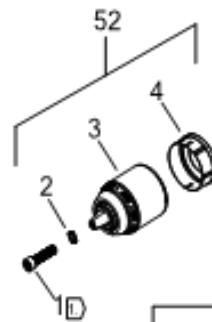

DCD1007H2T CORDLESS DRILL 1

NOTES:

- ① TORQUE TO 18.0-19.0 Nm (159.3-168.2 IN-LBS .)
- ② TORQUE TO 1.2-1.6 Nm (10-14 IN-LBS .)
HOUSINGS TO BE HELD FIRMLY TOGETHER WHEN DRIVING THESE SCREWS. THESE SCREWS TO BE DRIVEN BEFORE HOUSING SCREWS.
- ③ TORQUE TO 0.6-0.8 Nm (5-7 IN-LBS.)
- ④ TORQUE TO 0.3 ±0.1 Nm (2.7 ±0.9 IN-LBS.)
- ⑤ TORQUE TO 0.9-1.13 Nm (8-10 IN-LBS .)
- ⑥ TORQUE TO 1.85-2.09 Nm (16.4-18.5 IN-LBS .)
- ⑦ TORQUE TO 1.13-1.35 Nm (10-11.95 IN-LBS.)

REFER TO PARTS LIST

- 862
- 861
- 871
- 866
- 51

Parts List DCD1007H2T CORDLESS DRILL 1

Item	Part Number	Qty	Part Description	General Description	Other Info	Repair Inst	Markets
1	NA568824	1	SCREW			No	QW
2	N568902	1	WASHER			No	QW
3	N765979	1	CHUCK			No	QW
4	NA412325	1	END CAP			No	QW
5	NA127592	3	SCREW	M3 X 0.5, T10		No	QW
6	NA612313	1	SPINDLE SA	SA OUTPUT SPINDLE		No	QW
7	N165352	2	DETENT			No	QW
8	NA117275	1	CLUTCH			No	QW
9	NA068412	2	SPRING			No	QW
10	NA151270	1	PIN			No	QW
11	NA473520	1	SPRING	SPRING, RATCHET SEPA		No	QW
12	NA485646	1	RATCHET			No	QW
13	NA378595	1	SPRING	SPRING, RETURN		No	QW
14	NA033307	1	CAM			No	QW
15	NA029259	1	PCB			No	QW
16	330019-52	4	SCREW			No	QW
17	330041-37	1	PIN	PIN, 2 X 11.435		No	QW
18	NA166102	1	GEARCASE			No	QW
19	NA418764	1	BEARING BALL			No	QW
20	N118088	3	SCREW			No	QW
21	NA381271	1	WASHER			No	QW
22	NA380722	1	LOCKING RING			No	QW
23	NA425678	1	ANVIL			No	QW
24	N862801	1	O RING			No	QW
25	NA380705	5	PIN			No	QW
26	N866170	1	GEAR	OUTPUT RING GEAR		No	QW
27	NA612307	1	GEAR	SA OUPUT STAGE		No	QW
28	NA612298	1	GEAR SA	SA FIRST STAGE		No	QW
29	NA612290	1	SWITCH SA			No	QW
30	NA202421	1	COVER			No	QW
31	N281559	3	SCREW			No	QW
32	N920350	1	SHUTTER			No	QW