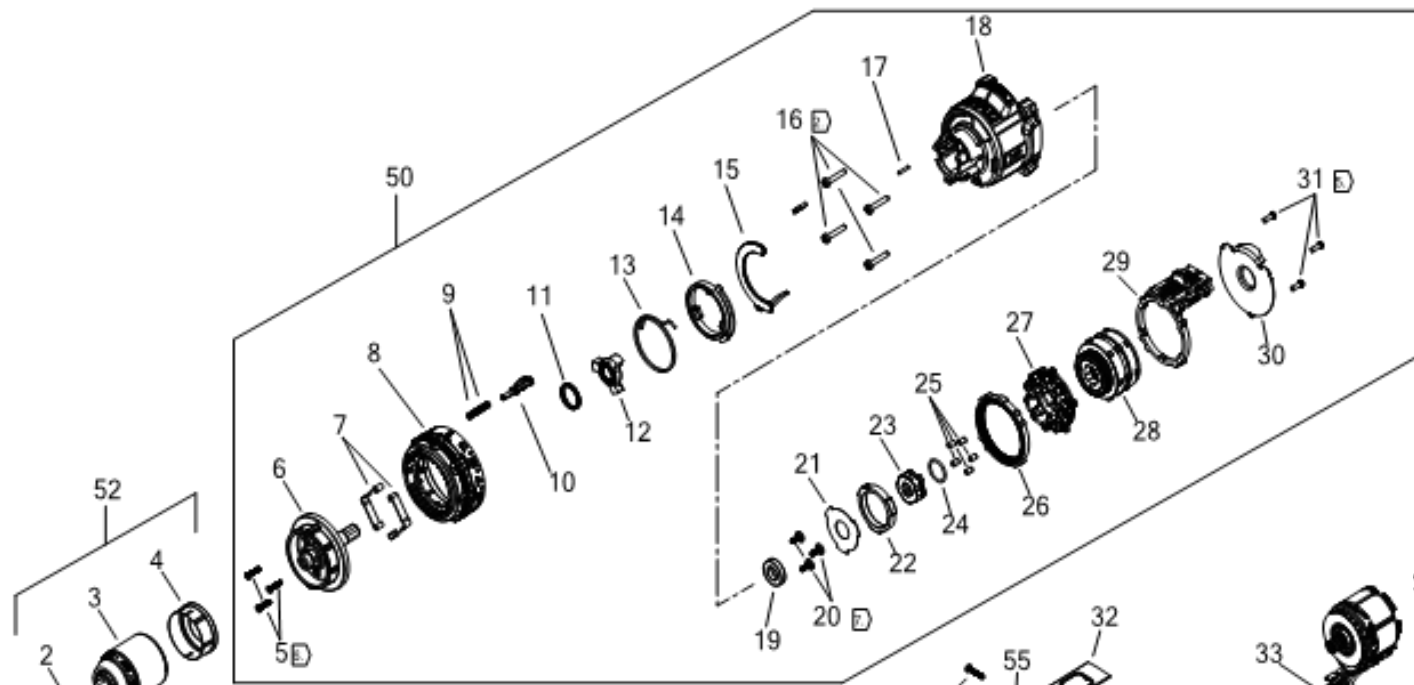

DCD1007H2T CORDLESS DRILL 1

NOTES:

- ① TORQUE TO 18.0-19.0 Nm (159.3-168.2 IN-LBS .)
- ② TORQUE TO 1.2-1.6 Nm (10-14 IN-LBS .)
HOUSINGS TO BE HELD FIRMLY TOGETHER WHEN DRIVING THESE SCREWS. THESE SCREWS TO BE DRIVEN BEFORE HOUSING SCREWS.
- ③ TORQUE TO 0.6-0.8 Nm (5-7 IN-LBS.)
- ④ TORQUE TO 0.3 ±0.1 Nm (2.7 ±0.9 IN-LBS.)
- ⑤ TORQUE TO 0.9-1.13 Nm (8-10 IN-LBS .)
- ⑥ TORQUE TO 1.85-2.09 Nm (16.4-18.5 IN-LBS .)
- ⑦ TORQUE TO 1.13-1.35 Nm (10-11.95 IN-LBS.)

REFER TO PARTS LIST

- 862
- 861
- 871
- 866
- 51

Parts List DCD1007H2T CORDLESS DRILL 1

Item	Part Number	Qty	Part Description	General Description	Other Info	Repair Inst	Markets
1	NA568824	1	SCREW			No	QW
2	N568902	1	WASHER			No	QW
3	N765979	1	CHUCK			No	QW
4	NA412325	1	END CAP			No	QW
5	NA127592	3	SCREW	M3 X 0.5, T10		No	QW
6	NA612313	1	SPINDLE SA	SA OUTPUT SPINDLE		No	QW
7	N165352	2	DETENT			No	QW
8	NA117275	1	CLUTCH			No	QW
9	NA068412	2	SPRING			No	QW
10	NA151270	1	PIN			No	QW
11	NA473520	1	SPRING	SPRING, RATCHET SEPA		No	QW
12	NA485646	1	RATCHET			No	QW
13	NA378595	1	SPRING	SPRING, RETURN		No	QW
14	NA033307	1	CAM			No	QW
15	NA029259	1	PCB			No	QW
16	330019-52	4	SCREW			No	QW
17	330041-37	1	PIN	PIN, 2 X 11.435		No	QW
18	NA166102	1	GEARCASE			No	QW
19	NA418764	1	BEARING BALL			No	QW
20	N118088	3	SCREW			No	QW
21	NA381271	1	WASHER			No	QW
22	NA380722	1	LOCKING RING			No	QW
23	NA425678	1	ANVIL			No	QW
24	N862801	1	O RING			No	QW
25	NA380705	5	PIN			No	QW
26	N866170	1	GEAR	OUTPUT RING GEAR		No	QW
27	NA612307	1	GEAR	SA OUPUT STAGE		No	QW
28	NA612298	1	GEAR SA	SA FIRST STAGE		No	QW
29	NA612290	1	SWITCH SA			No	QW
30	NA202421	1	COVER			No	QW
31	N281559	3	SCREW			No	QW
32	N920350	1	SHUTTER			No	QW