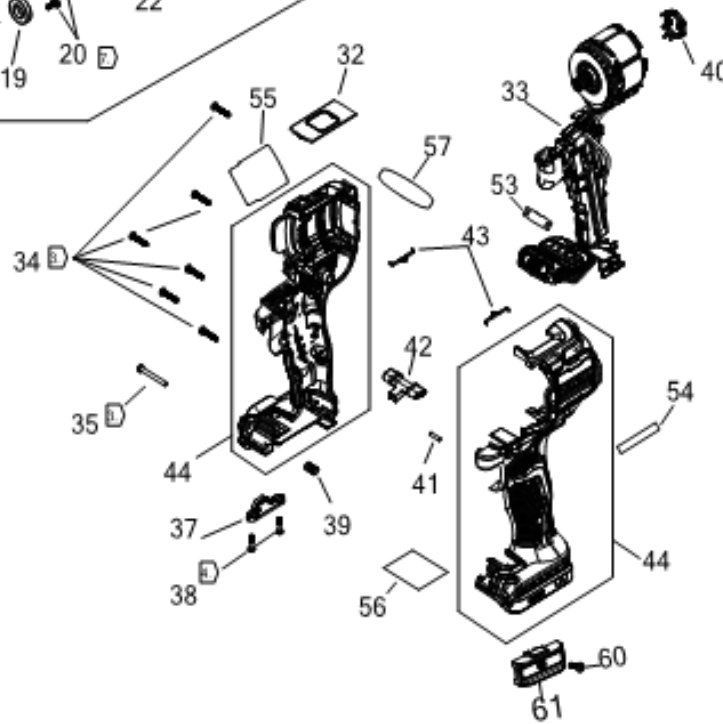

DCD1007H2T CORDLESS DRILL 1

NOTES:

- ① TORQUE TO 18.0-19.0 Nm (159.3-168.2 IN-LBS .)
- ② TORQUE TO 1.2-1.6 Nm (10-14 IN-LBS .)
HOUSINGS TO BE HELD FIRMLY TOGETHER WHEN DRIVING THESE SCREWS. THESE SCREWS TO BE DRIVEN BEFORE HOUSING SCREWS.
- ③ TORQUE TO 0.6-0.8 Nm (5-7 IN-LBS.)
- ④ TORQUE TO 0.3 ±0.1 Nm (2.7 ±0.9 IN-LBS.)
- ⑤ TORQUE TO 0.9-1.13 Nm (8-10 IN-LBS .)
- ⑥ TORQUE TO 1.85-2.09 Nm (16.4-18.5 IN-LBS .)
- ⑦ TORQUE TO 1.13-1.35 Nm (10-11.95 IN-LBS.)

REFER TO PARTS LIST

- 862
- 861
- 871
- 866
- 51

Parts List DCD1007H2T CORDLESS DRILL 1

Item	Part Number	Qty	Part Description	General Description	Other Info	Repair Inst	Markets
1	NA568824	1	SCREW			No	QW
2	N568902	1	WASHER			No	QW
3	N765979	1	CHUCK			No	QW
4	NA412325	1	END CAP			No	QW
5	NA127592	3	SCREW	M3 X 0.5, T10		No	QW
6	NA612313	1	SPINDLE SA	SA OUTPUT SPINDLE		No	QW
7	N165352	2	DETENT			No	QW
8	NA117275	1	CLUTCH			No	QW
9	NA068412	2	SPRING			No	QW
10	NA151270	1	PIN			No	QW
11	NA473520	1	SPRING	SPRING, RATCHET SEPA		No	QW
12	NA485646	1	RATCHET			No	QW
13	NA378595	1	SPRING	SPRING, RETURN		No	QW
14	NA033307	1	CAM			No	QW
15	NA029259	1	PCB			No	QW
16	330019-52	4	SCREW			No	QW
17	330041-37	1	PIN	PIN, 2 X 11.435		No	QW
18	NA166102	1	GEARCASE			No	QW
19	NA418764	1	BEARING BALL			No	QW
20	N118088	3	SCREW			No	QW
21	NA381271	1	WASHER			No	QW
22	NA380722	1	LOCKING RING			No	QW
23	NA425678	1	ANVIL			No	QW
24	N862801	1	O RING			No	QW
25	NA380705	5	PIN			No	QW
26	N866170	1	GEAR	OUTPUT RING GEAR		No	QW
27	NA612307	1	GEAR	SA OUPUT STAGE		No	QW
28	NA612298	1	GEAR SA	SA FIRST STAGE		No	QW
29	NA612290	1	SWITCH SA			No	QW
30	NA202421	1	COVER			No	QW
31	N281559	3	SCREW			No	QW
32	N920350	1	SHUTTER			No	QW